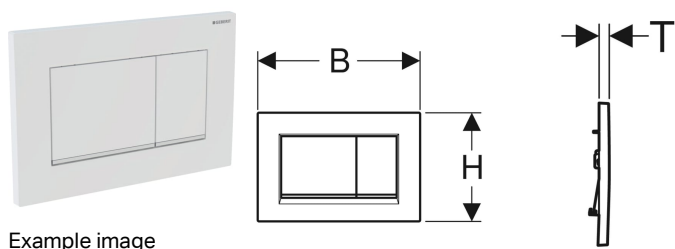

Geberit Sigma30 actuator plate for dual flush

Application purposes

- For flush actuation with Sigma concealed cisterns

Characteristics

- Front actuation

Scope of delivery

- Mounting frame
- 2 distance bolts

- Sound-absorbing actuator rods, tool-free fast adjustment

Technical data

Actuation force | < 20 N

- 2 actuator rods

Art. no.	Colour / surface	Material designation	B	H	T
115.883.KH.1	Plate and buttons: bright chrome-plated Design stripes: matt chrome-plated	Plastic	24.6 cm	16.4 cm	1.2 cm
115.883.KJ.1	Plate and buttons: white Design stripes: bright chrome-plated	Plastic	24.6 cm	16.4 cm	1.2 cm
115.883.KK.1	Plate and buttons: white Design stripes: gold-plated	Plastic	24.6 cm	16.4 cm	1.2 cm
115.883.KM.1	Plate and buttons: black Design stripes: bright chrome-plated	Plastic	24.6 cm	16.4 cm	1.2 cm
115.883.JQ.1	Plate and buttons: matt chrome-coated, easy-to-clean coated Design stripes: bright chrome-plated	Plastic	24.6 cm	16.4 cm	1.2 cm
115.883.JT.1	Plate and buttons: white matt coated, easy-to-clean coated Design stripes: bright chrome-plated	Plastic	24.6 cm	16.4 cm	1.2 cm
115.883.14.1	Plate and button: black matt coated, easy-to-clean coated Design stripes: bright chrome-plated	Plastic	24.6 cm	16.4 cm	1.2 cm
115.883.11.1	Plate and buttons: white Design stripes: matt white	Plastic	24.6 cm	16.4 cm	1.2 cm
115.883.01.1	Plate and buttons: white matt coated, easy-to-clean coated Design stripes: white	Plastic	24.6 cm	16.4 cm	1.2 cm
115.883.DW.1	Plate and buttons: black Design stripes: matt black	Plastic	24.6 cm	16.4 cm	1.2 cm
115.883.16.1	Plate and button: black matt coated, easy-to-clean coated Design stripes: black	Plastic	24.6 cm	16.4 cm	1.2 cm