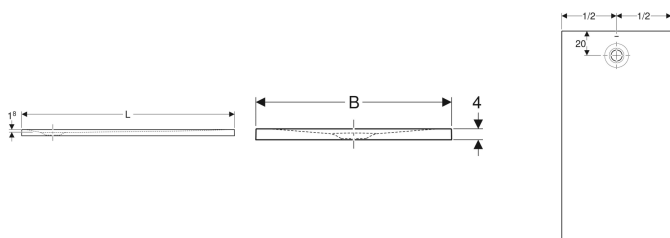

Geberit Olona rectangular shower tray

Example image

Application purposes

- For use as floor-even shower surface
- For draining off waste water from a single shower head
- For floor constructions with shower tray legs up to top edge of the finished floor 10–25 cm
- For raised installation up to 4 cm above finished floor
- Suitable for barrier-free construction

Technical data

Product material | resin stone

Characteristics

- Rectangular

Scope of delivery

- Drain cover with comb insert

To order additionally

- Geberit shower drain d90, suitable for the drain cover
- Installation set
- Sealing material

Art. no.	Colour / surface	L	B	H
550.790.00.1	white / matt	180 cm	90 cm	4 cm

Accessories

- Geberit set of feet and crossbars, for shower trays made of resin stone, from 140 cm
- Geberit set of feet and crossbars, for shower trays made of resin stone, up to 140 cm
- Geberit set of feet for shower tray measuring up to 140 cm in length
- Geberit set of feet for shower tray measuring over 160 cm in length
- Geberit shower drain d90, depth of water seal 30 mm, outlet made of PE
- Geberit shower drain d90, depth of water seal 50 mm, outlet made of PE
- Geberit shower drain d90, for cross-floor installation, without trap
- Geberit repair set for Melua and Olona shower trays made of resin stone
- Geberit sealing set for shower trays