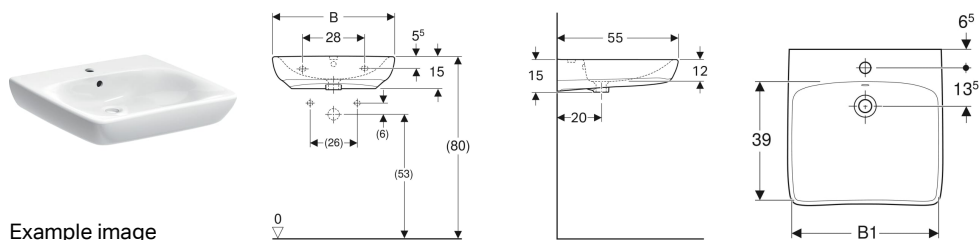

Geberit Selnova Comfort washbasin, barrier-free

Example image

Application purposes

- Suitable for use by wheelchair users

Characteristics

- Ergonomically shaped front

- Shallow bowl

Technical data

Product material

Vitreous china

Scope of delivery

- Washbasin

Art. no.	Colour / surface	Tap hole	Overflow	B	B1	H	T
500.302.01.1	white	centred	visible	55 cm	48 cm	15 cm	55 cm
500.187.01.1	white	centred	without	55 cm	48 cm	15 cm	55 cm
500.292.01.1	white	centred	visible	65 cm	58 cm	15 cm	55 cm
500.188.01.1	white	centred	without	65 cm	58 cm	15 cm	55 cm